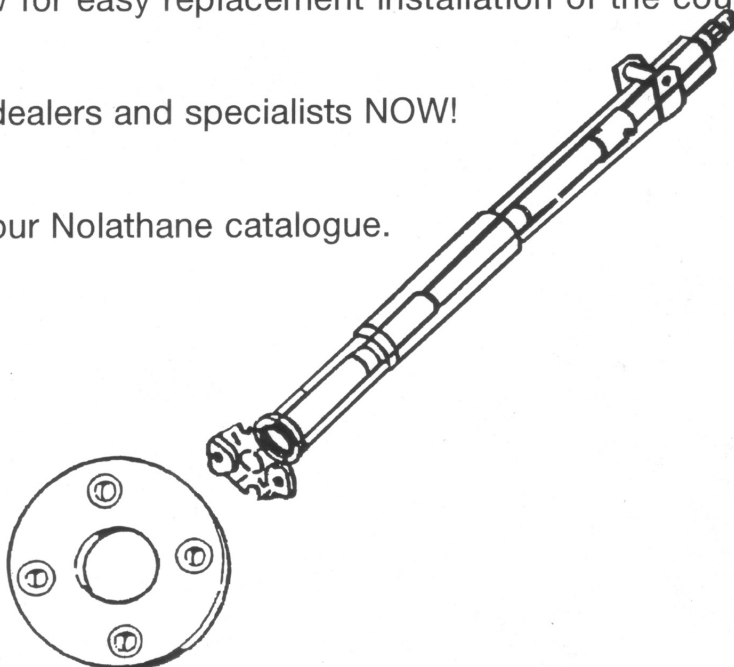

## Steering Coupling 41089 To suit Nissan Skyline R31

Nolathane Kit 41089 is a replacement steering column coupling kit for the Nissan Skyline R31 series. Previously, the only way you were able to obtain the coupling, was to purchase the complete steering column assembly as original equipment did not supply this part separately.

Nolathane Kit 41089 contains all the necessary components and fitting instructions, to allow for easy replacement installation of the coupling.

Advise your Nissan dealers and specialists NOW!

Add to page 70 of your Nolathane catalogue.

### Kit contents

Coupling x 1

Crush Tubes x 4

Replacement  
nylock nuts x 4

*It makes sense to stock and use Nolathane quality  
replacement components.*

**Redranger** 2/4 Warringah Cl Somersby NSW 2250

**Phone:** 1300 882 355 **Fax:** (02) 4340 2466